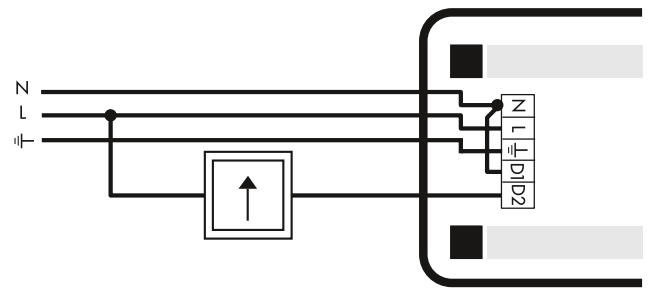

Technical information

Light control - dimming

Control 1-10V analog (HFDa)

Control SwitchDim (HFDd)