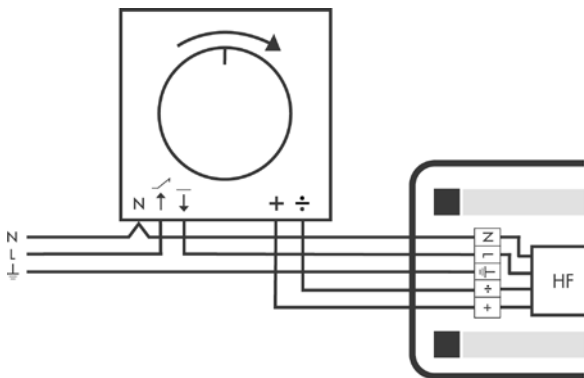

Technical information

Light control - dimming

Control 1-10V analog (HFDa)

Control SwitchDim (HFDd)