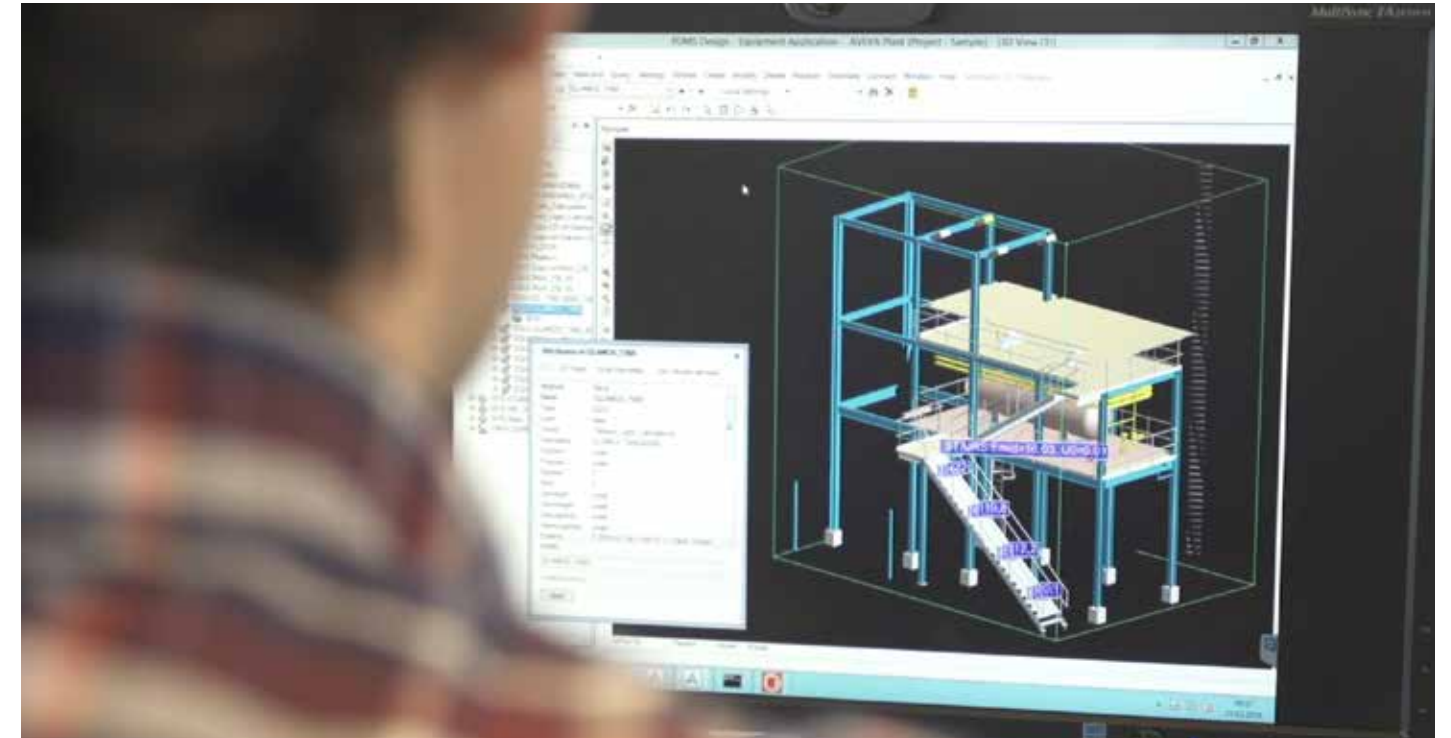

New plug-in saves time and money!

Lighting calculations and recalculations are time-consuming operations. Glamox Plug-in PRO for AVEVA PDMS™ utilizes available 3D models and makes lighting design much quicker – and more accurate.

Once the Glamox plug-in is installed, users can carry out complete lighting calculations in the PDMS user interface. The actual calculations are made by a database which is included with the plug-in.

Speed and accuracy

The speed and accuracy of the calculation program is impressive. Once the calculations have been made, PDMS can visualize the lighting design, showing average lux levels and uniformity.

This is a significant time- and cost saving tool for lighting design, reducing the need for corrective work during the construction phase. It also generates valuable "as built" documentation.

LITE version also available

Glamox Plug-in LITE for PDMS generates 3D files for lighting calculation programs. More information about the LITE version is available from our web site.

Major benefits:

- Cost and schedule saving calculations
- Higher design efficiency and accurate results
- Increased accuracy means lower installation costs
- Reduced rework and delays
- Improved quality/3D
- Better communication with customers
- High quality "as built" documentation
- It's free!

Questions?

If you have any questions or would like to learn more, please feel free to get in touch with us via e-mail at pdms@glamox.com.

Register on-line to apply for Glamox Plug-in PRO for AVEVA PDMS™

Glamox Plug-in PRO for PDMS™
Time-saving lighting design