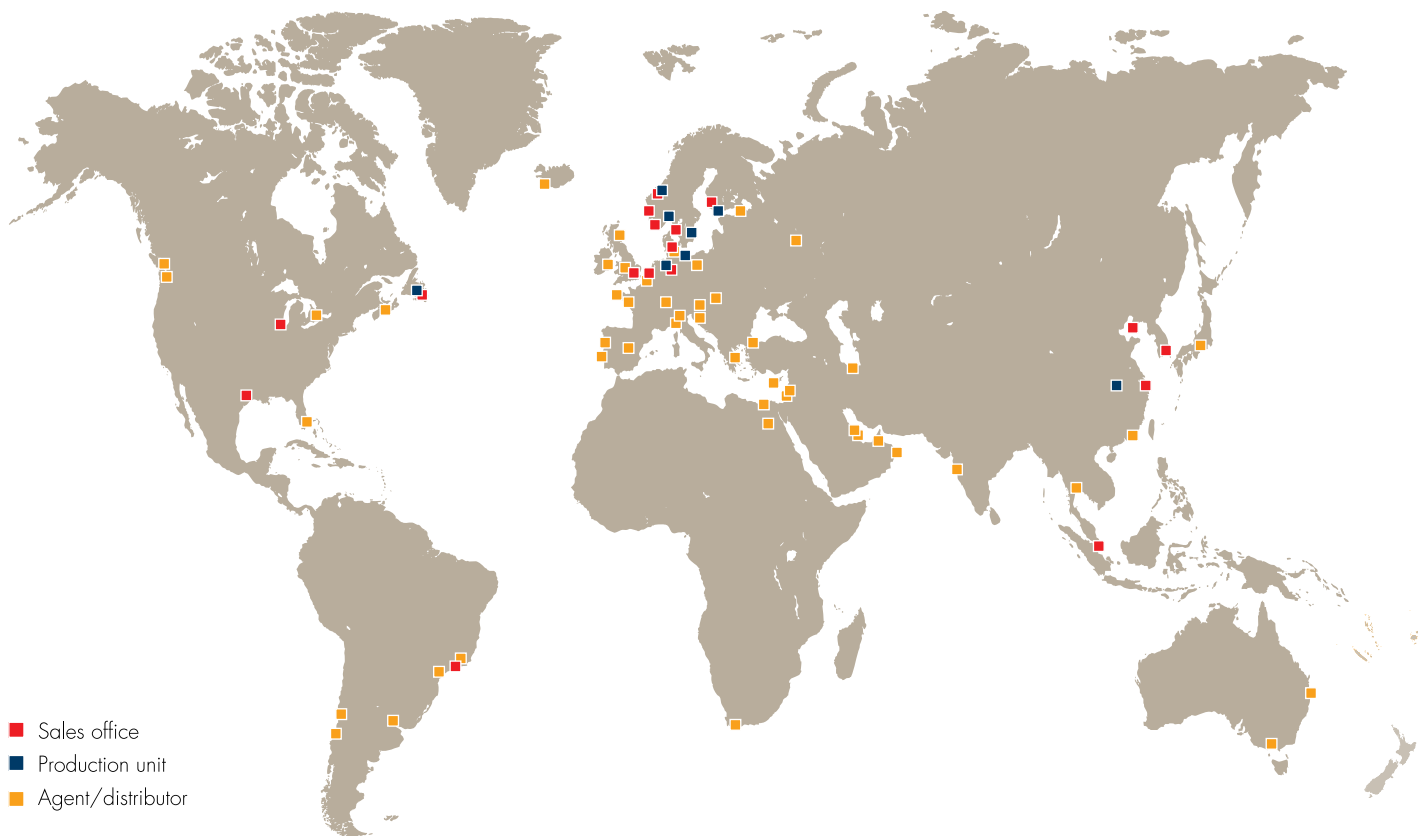

- Sales office
- Production unit
- Agent/distributor

Germany

Glamox Aqua Signal GmbH
Bremen
Tel +49 421 48 93-0
Fax +49 421 48 93-210
sales.aquasignal@glamox.com

Norway

Glamox AS
BU Glamox International
Molde
Tel +47 71 25 04 00
Fax +47 71 21 85 40
info.gj@glamox.com

USA

Glamox Aqua Signal Corporation
Houston, Texas
Tel +1 (281) 944-4100
Fax +1 (847) 639-7047
glamoxUS@glamox.com

Canada

Glamox Canada Inc.
Tel +1 709 753 2373
Fax +1 709 753 2180
sales@glamox.ca

China

Suzhou Glamox Trading Co.Ltd.
Shanghai
Tel +86 21 5187 2358
Fax +86 21 5161 0360

Singapore

Glamox Far East Pte. Ltd
Tel +65 6748 1977
Fax +65 6742 9711
sales@glamoxfe.com.sg

Korea

Glamox Korea Co. Ltd.
Busan
Tel +82 51 97 17 200
Fax +82 51 97 19 273

Product brands:

Please refer to our website for information about our 5-year warranty.